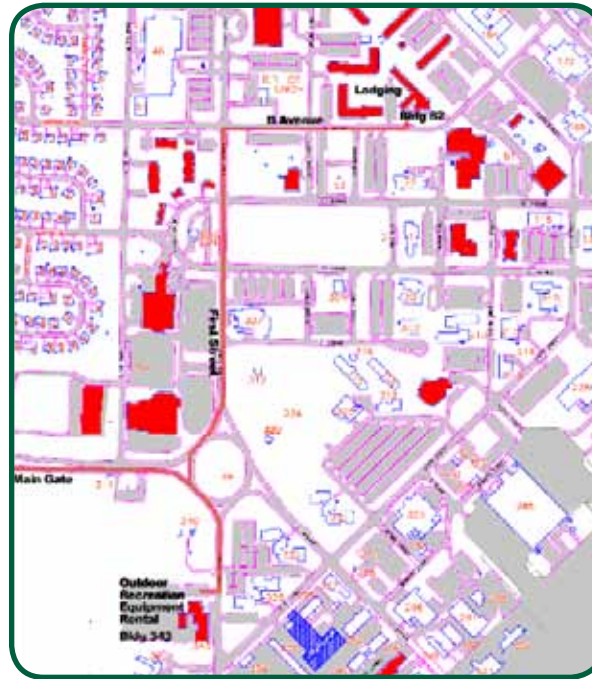

CAMP IN STYLE

ODR Trailers

Trailers may vary

Features:

- Master bedroom
- Full kitchen
- Dining area
- Bathroom w/ toilet, sink & shower
- Two twin beds in back
- Extendable Awning

DAILY SATURDAY WEEKEND

26'	\$60	\$80	\$120
-----	------	------	-------